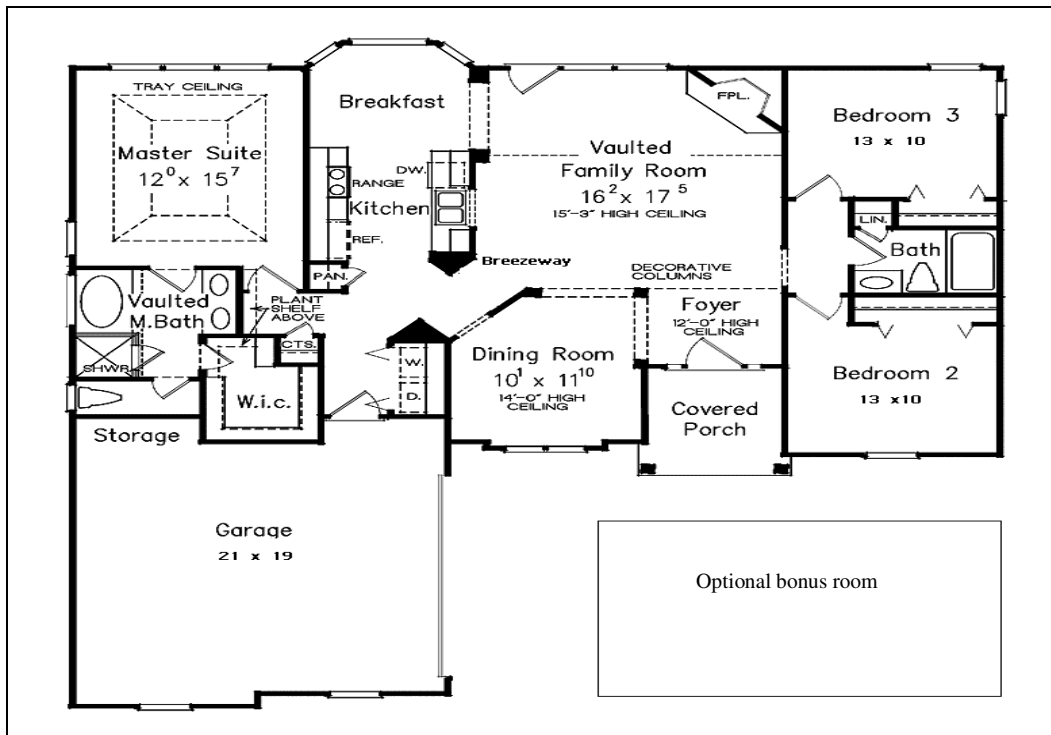

Sweetwater Estates

The Bolsena 1570 sq.ft.

Optional bonus room 352 sq.ft.

THESE FLOOR PLANS ARE FOR ILLUSTRATIVE PURPOSES ONLY AND ARE NOT PART OF A LEGAL CONTRACT. FLOOR PLAN AND FEATURES MAY VARY AND ARE SUBJECT TO CHANGE WITHOUT NOTICE. SQUARE FOOTAGE INDICATED IS APPROXIMATE.